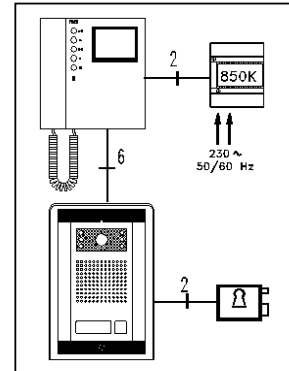

The door panel includes a CCD camera with infra-red illumination to illuminate the picture in poor lighting conditions. It is available with one or two buttons and in the following finishes:-

- Stainless Steel (Suffix S)
- Aluminium (Suffix A)
- White (Suffix W)
- Brown (Suffix B)
- Bronze (Suffix Bz)
- Solid Brass (Suffix Br)

The videophone includes a 4" flat screen monitor with both contrast and brightness adjustment controls, a door open button and a camera recall button.

The kit is also available with a colour camera and a range on accessories including:-